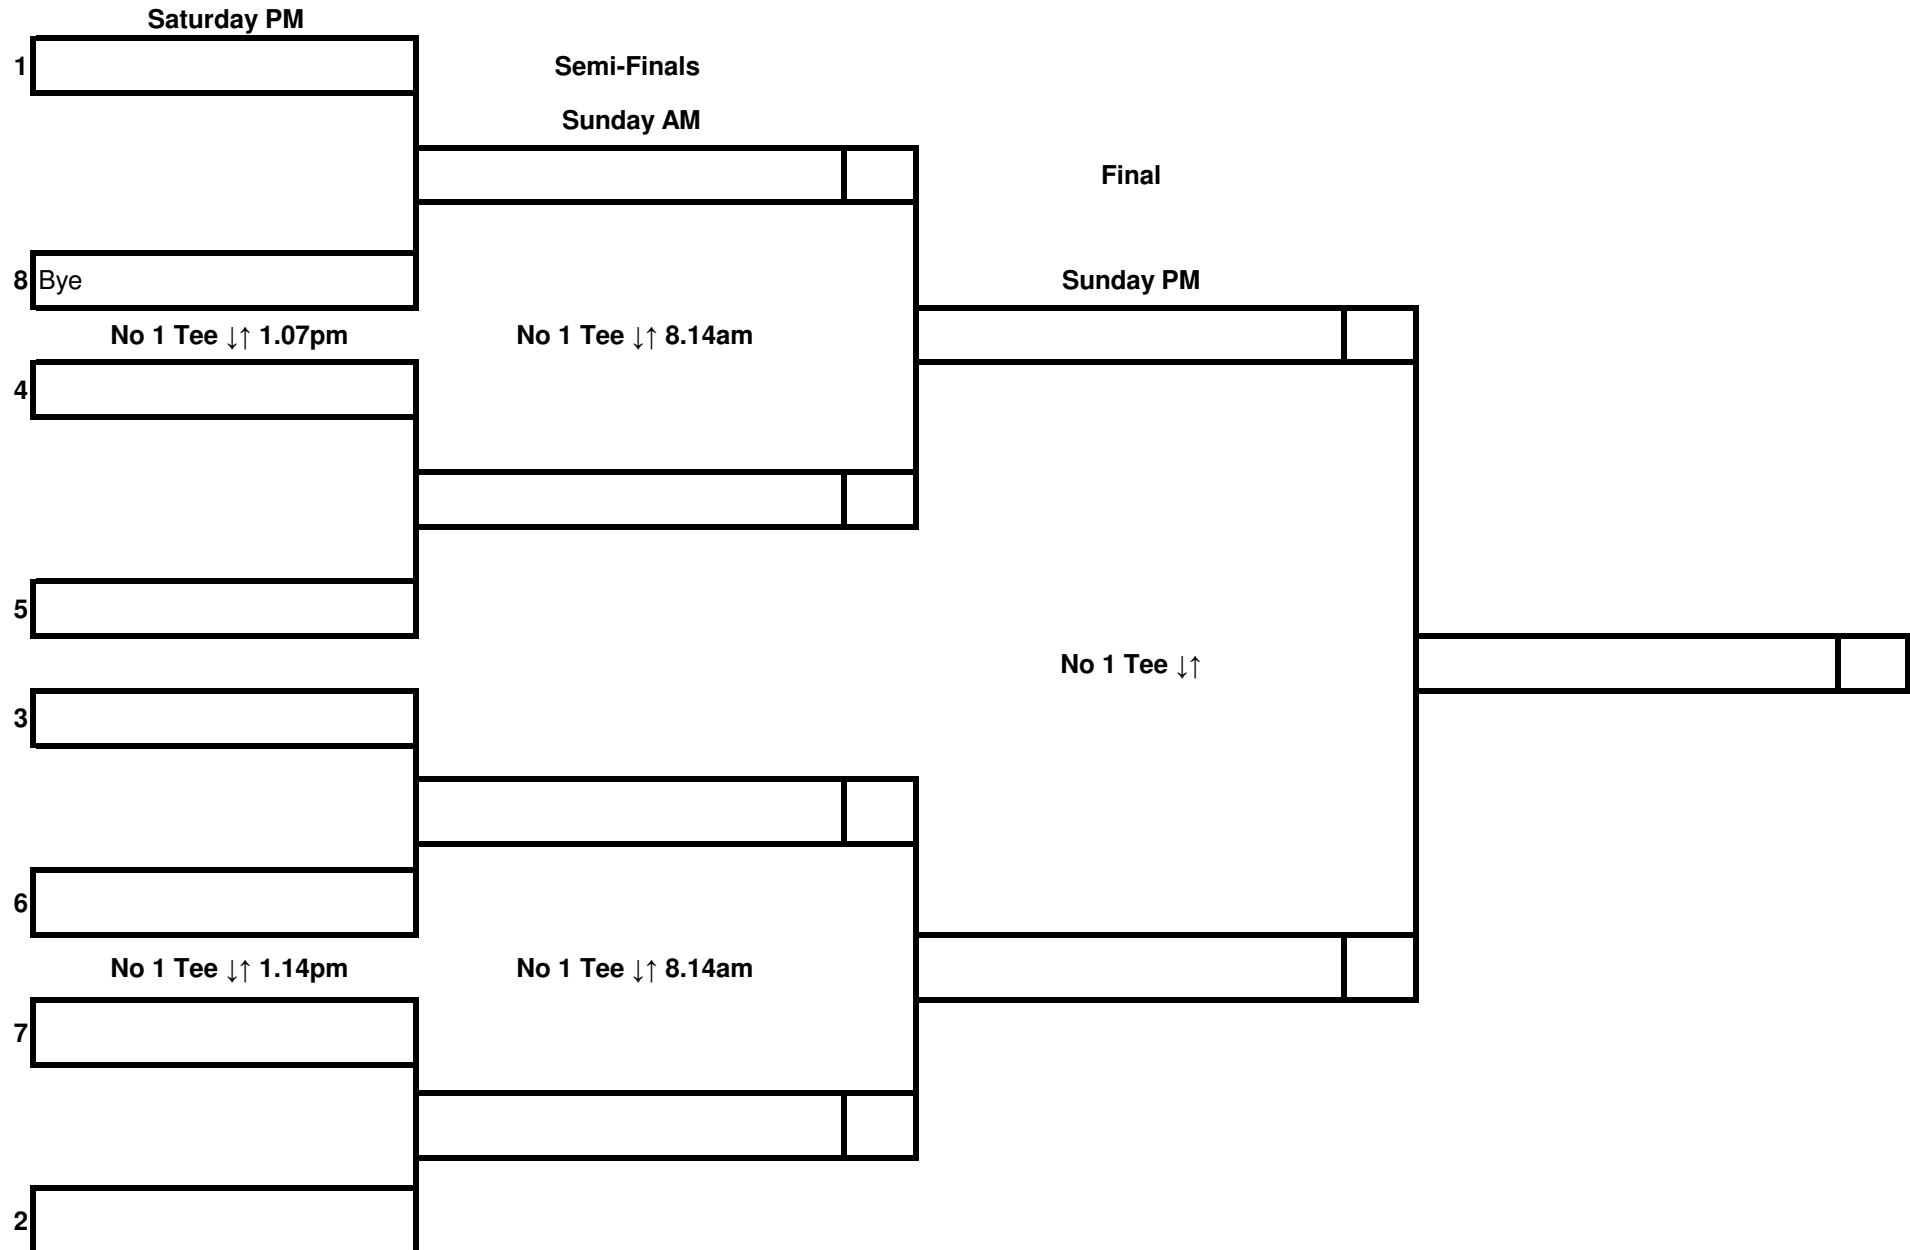

MENS SENIORS

2020 CANTERBURY MATCHPLAY

Boys U19