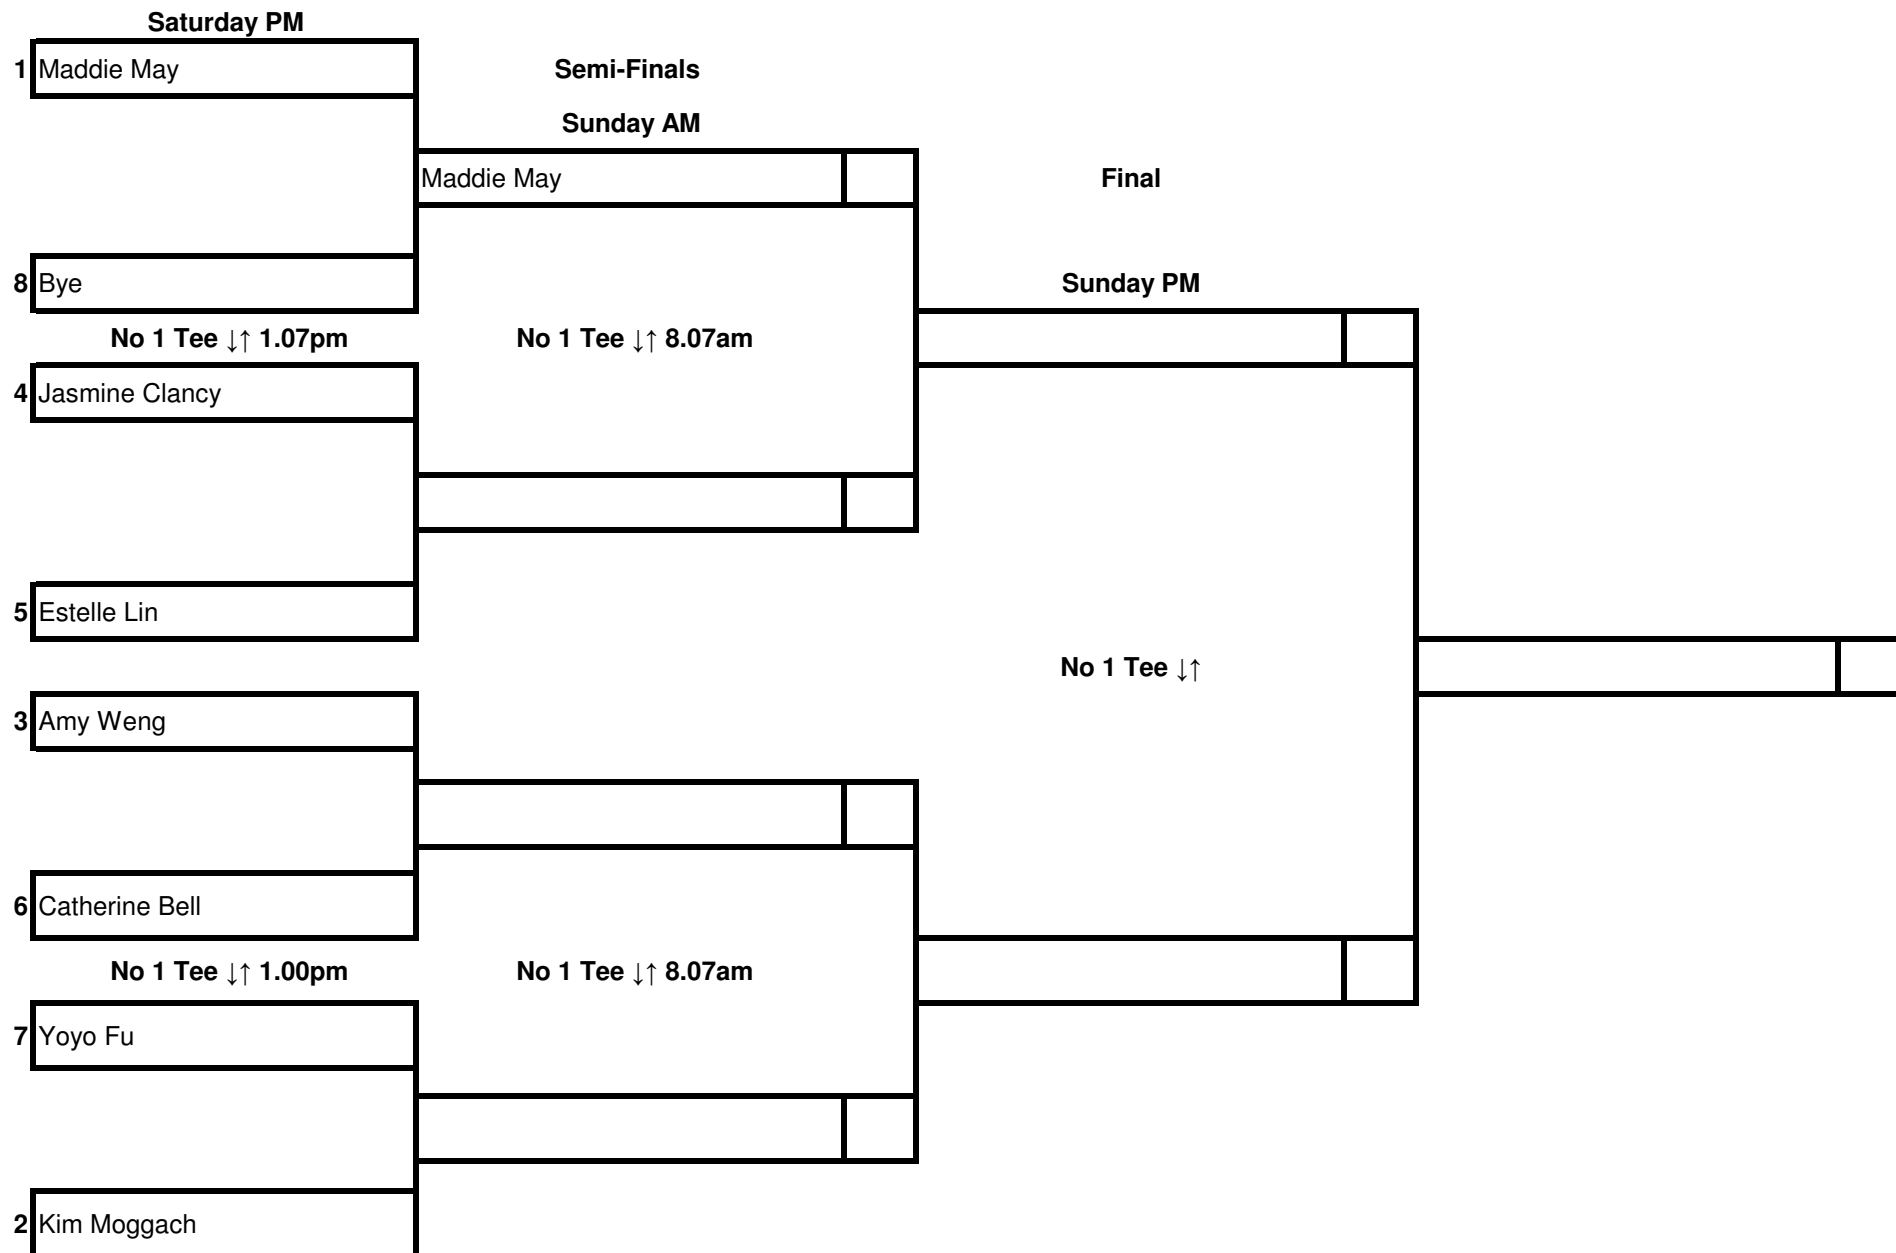

2020 CANTERBURY MATCHPLAY

WOMEN'S CHAMPIONSHIP