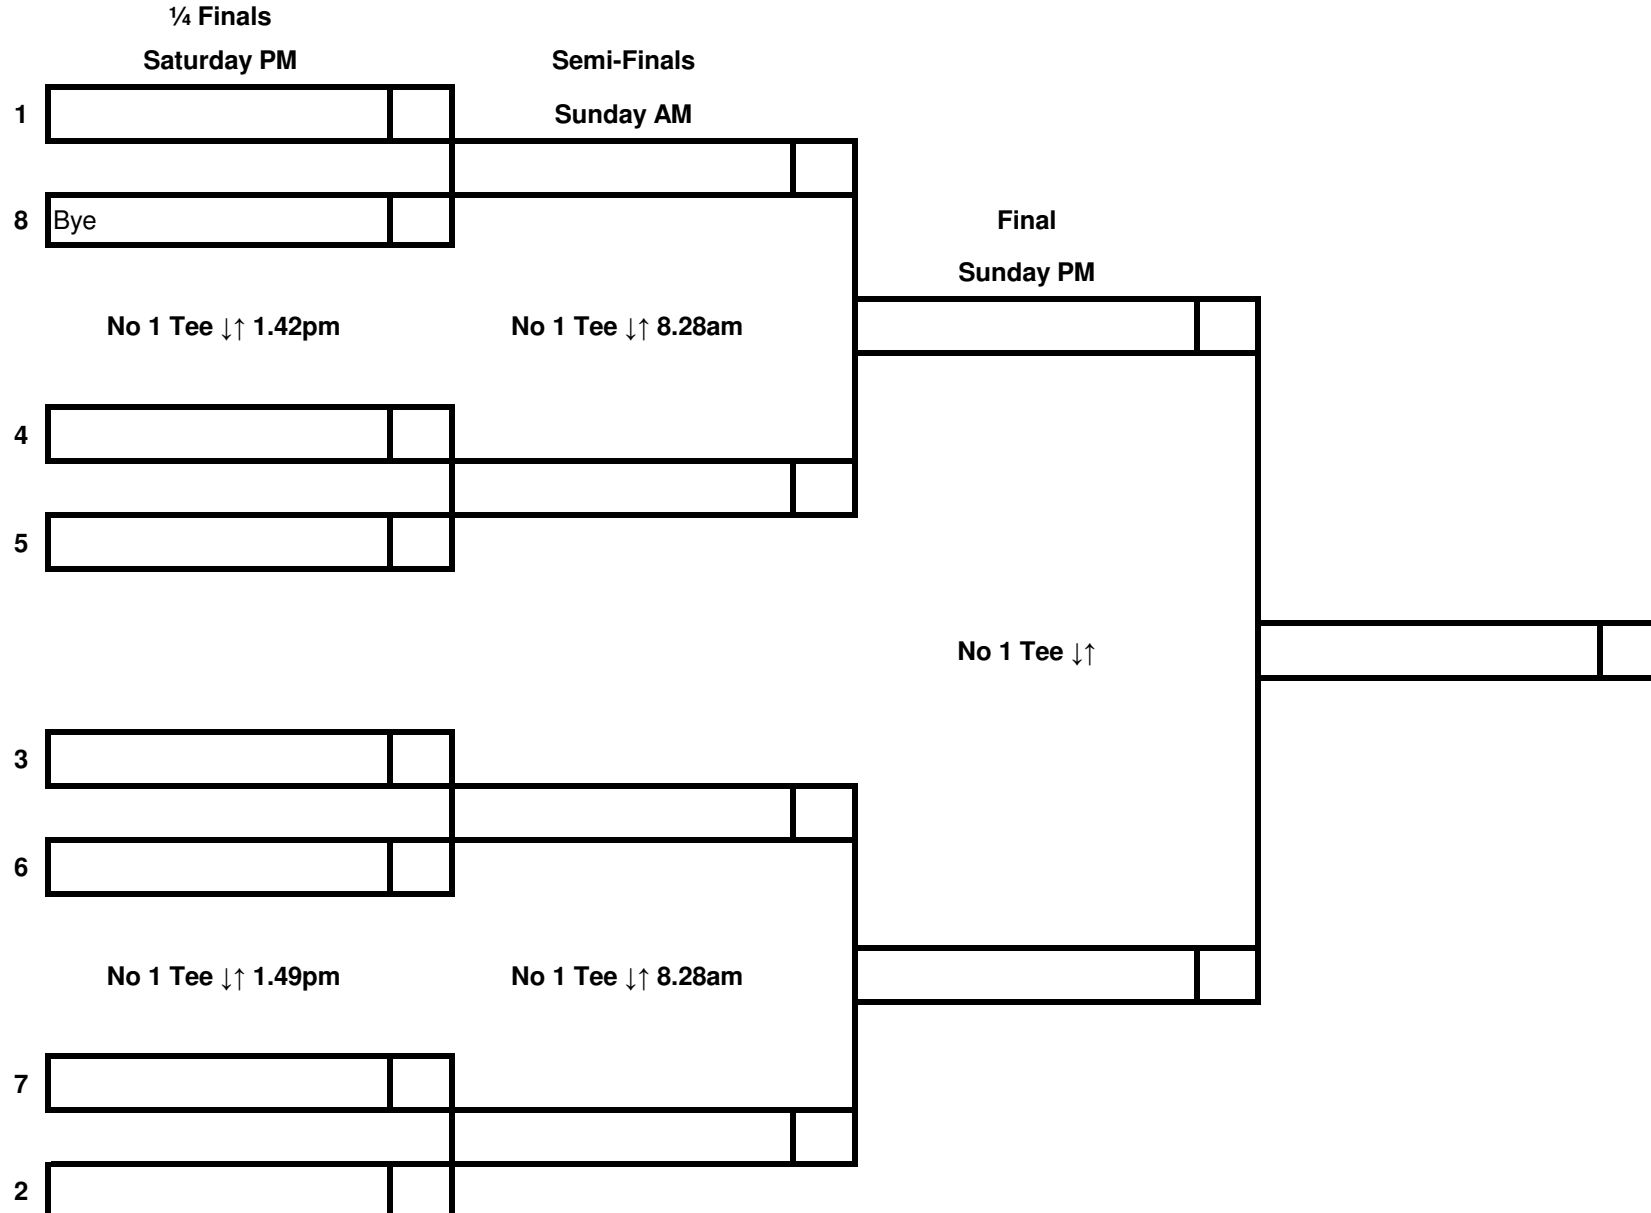

MEN'S OPEN DIVISION 2