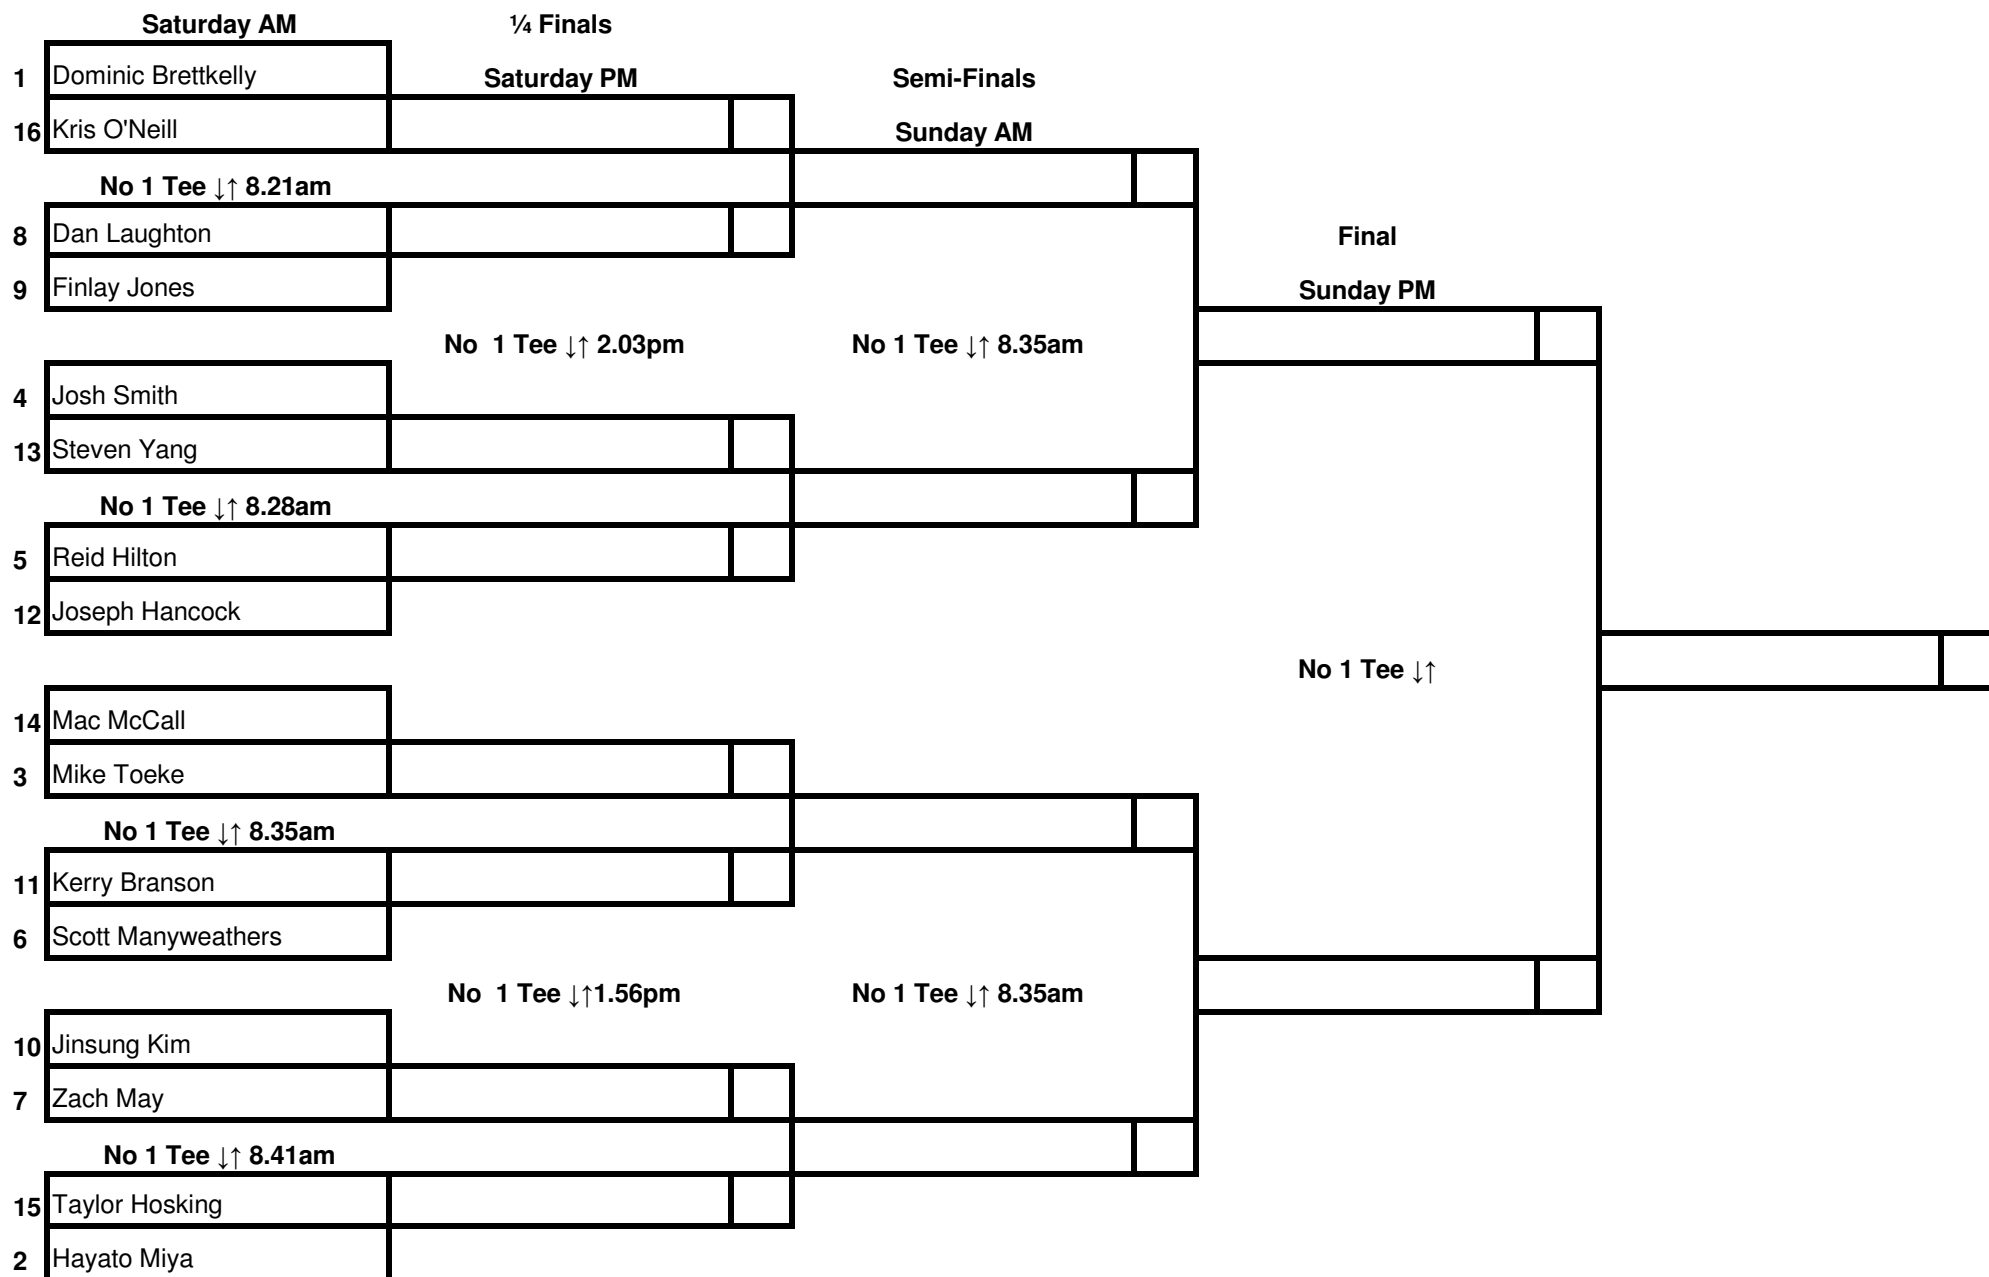

2020 CANTERBURY MATCHPLAY

MEN'S CHAMPIONSHIP